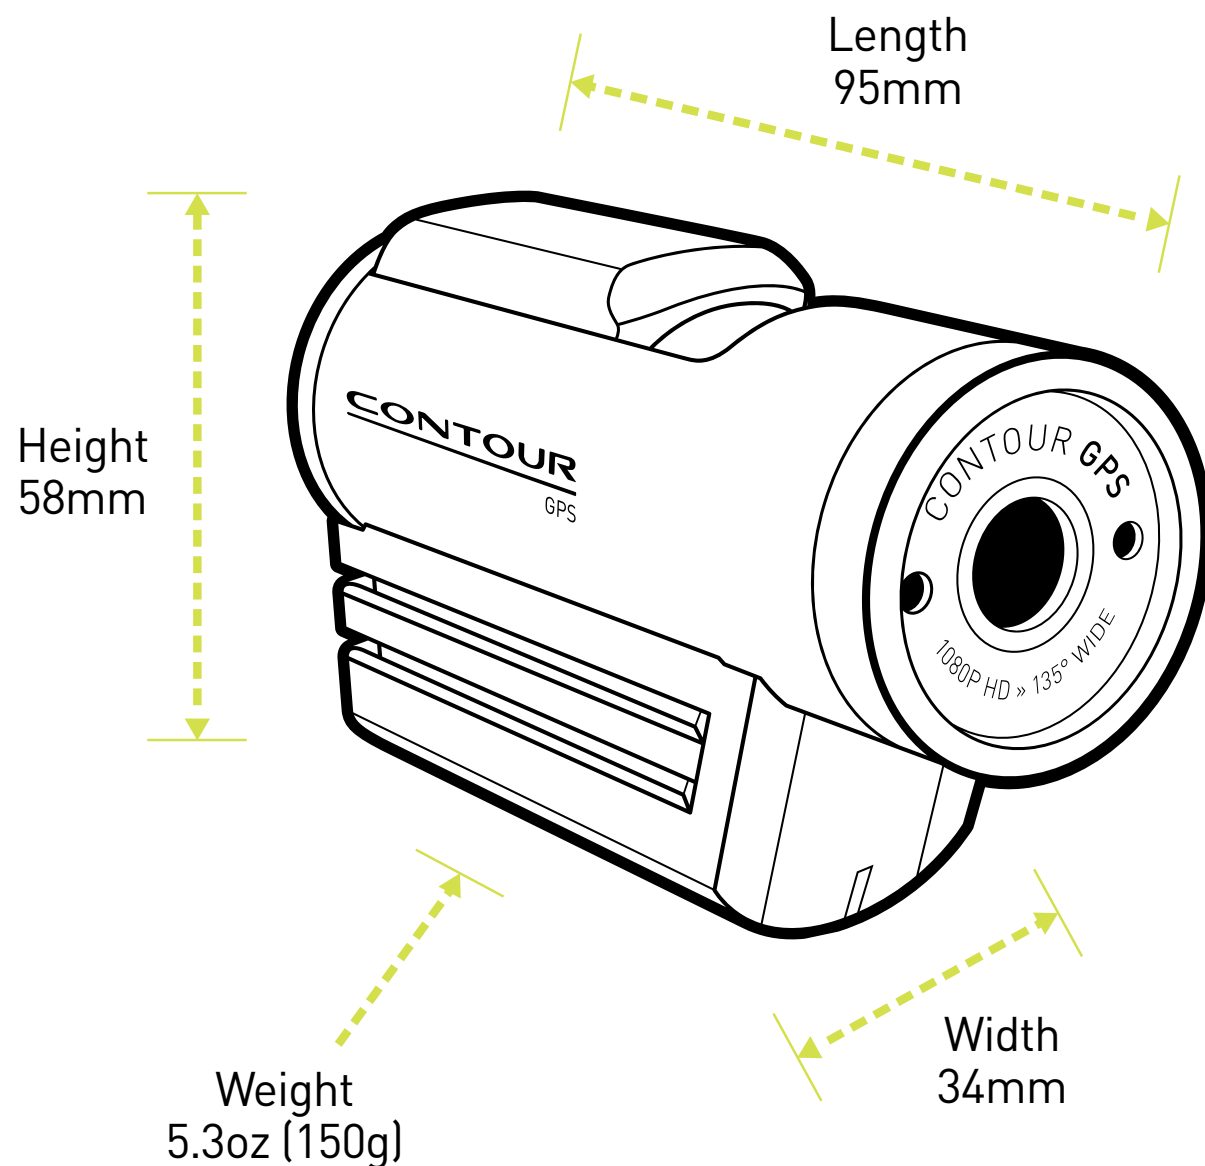

WHAT'S IN THE BOX

ContourGPS Camera
MicroSD Card (2GB)
Flat Surface Mount
Goggle Mount
Rechargeable Battery (up to 3hrs)
USB Cable

GPS

Built-in GPS receiver
Time To First Fix using AssistNow Service

VIDEO

5 Megapixel Sensor
H.264 Codec
.mov file type

AUDIO

Internal Microphone
AAC Audio Compression

LENS

135° Wide Angle: 960p, 720p
Photo 110°: 1080p
Dual alignment lasers

MEMORY

Removable MicroSD
Capacity: 32GB (2GB included)

BODY

Water Resistant Aluminum Shell
TRail™ Mount System

ABOUT THE CAMERA

- A Record Status
- B Record Button
- C Rotating Lens
- D Battery Slot
- E Battery Latch
- F Card Format Button
- G USB
- H 1-2 Switch
- I MicroSD card
- J Memory Status
- K Door Lock
- L Power Button
- M Battery Status